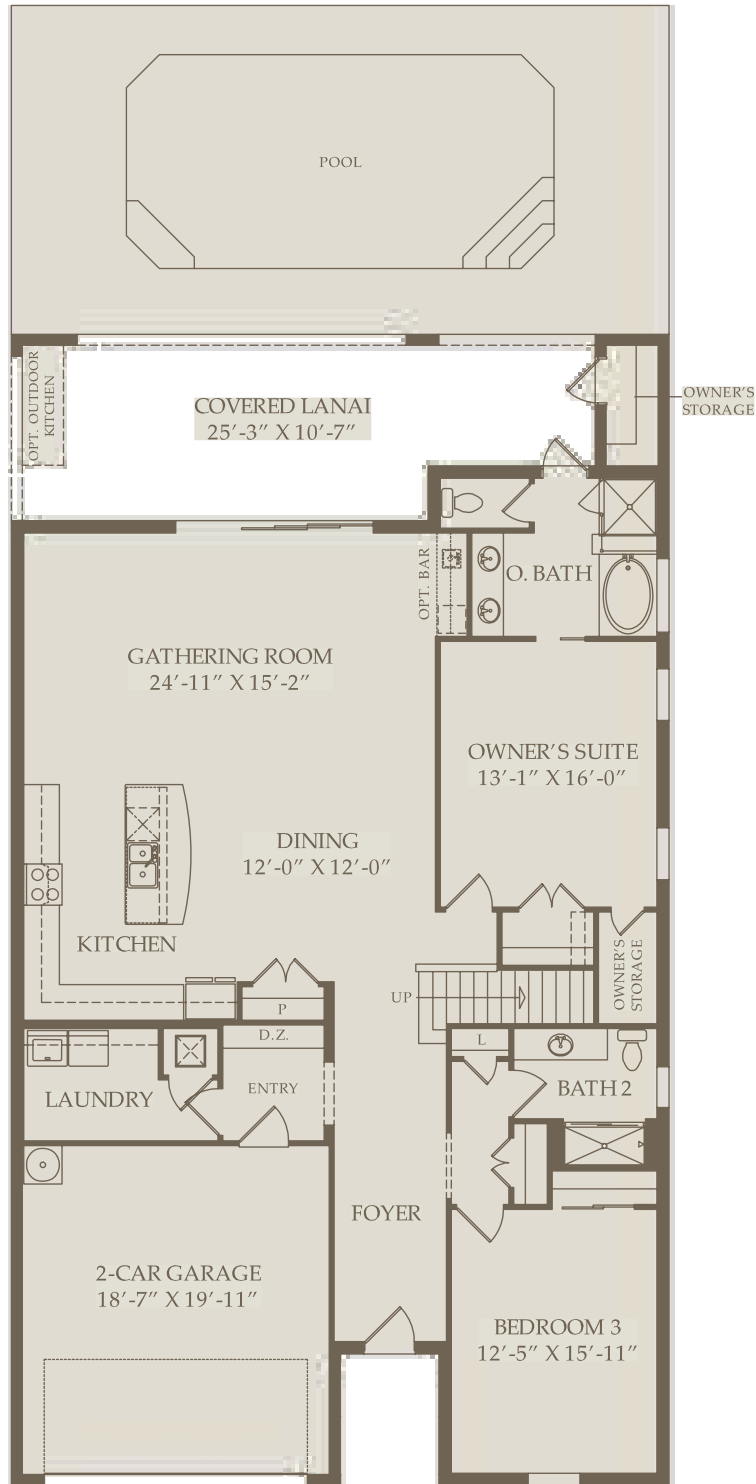

WINDSOR ISLAND RESORT  
Hwy 27 and Sand Mine Rd, Kissimmee, FL 34747  
(407) 326-0025

Clearwater Floor Plan  
9 Bedrooms • 6 Bathrooms • 2 Car Garage

## Exterior 3

For this application, the company does not warrant or assume any legal liability or responsibility for the accuracy, completeness, or usefulness of any information, apparatus, product, or process disclosed. Base floor plan subject to change based on elevation selected.

Floor 1

For this application, the company does not warrant or assume any legal liability or responsibility for the accuracy, completeness, or usefulness of any information, apparatus, product, or process disclosed. Base floor plan subject to change based on elevation selected.

### Floor 2

For this application, the company does not warrant or assume any legal liability or responsibility for the accuracy, completeness, or usefulness of any information, apparatus, product, or process disclosed. Base floor plan subject to change based on elevation selected.