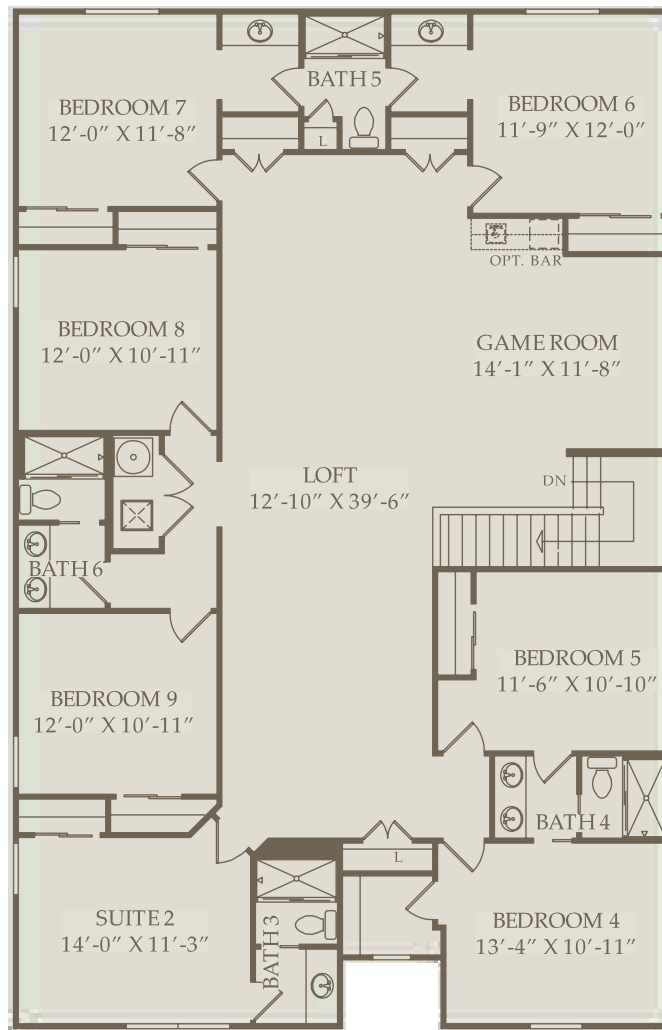

WINDSOR ISLAND RESORT  
Hwy 27 and Sand Mine Rd, Kissimmee, FL 34747  
(407) 326-0025

Clearwater Floor Plan  
9 Bedrooms • 6 Bathrooms • 2 Car Garage

## Exterior 3

For this application, the company does not warrant or assume any legal liability or responsibility for the accuracy, completeness, or usefulness of any information, apparatus, product, or process disclosed. Base floor plan subject to change based on elevation selected.

Floor 1

For this application, the company does not warrant or assume any legal liability or responsibility for the accuracy, completeness, or usefulness of any information, apparatus, product, or process disclosed. Base floor plan subject to change based on elevation selected.

### Floor 2

For this application, the company does not warrant or assume any legal liability or responsibility for the accuracy, completeness, or usefulness of any information, apparatus, product, or process disclosed. Base floor plan subject to change based on elevation selected.